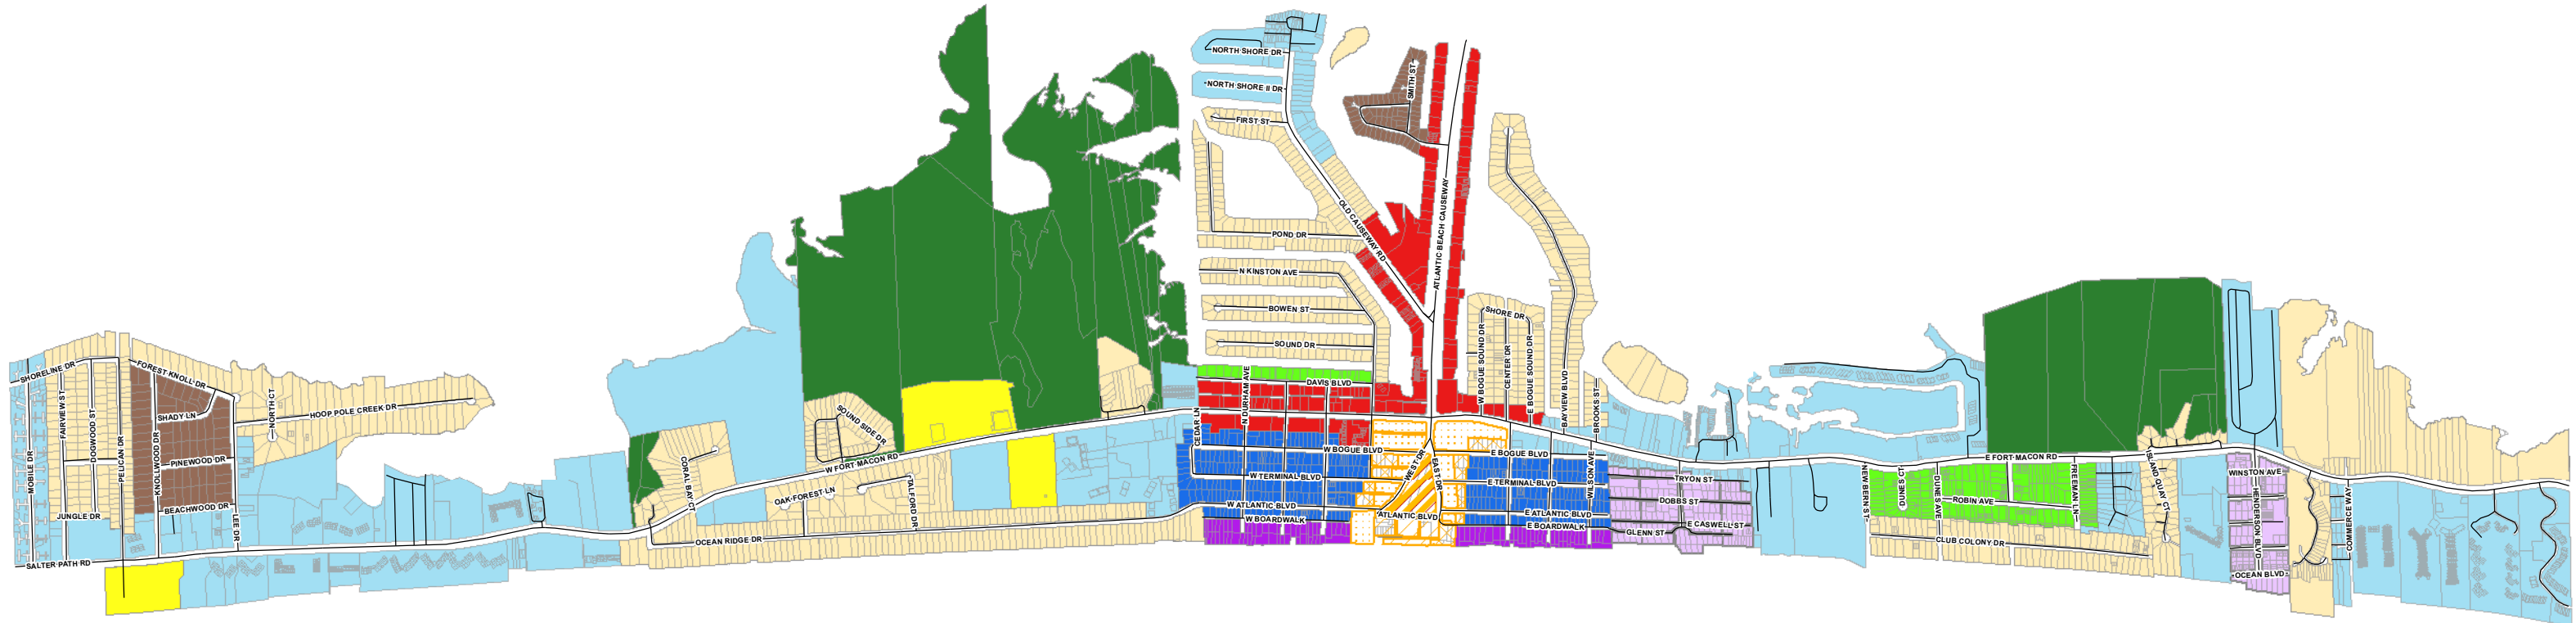

Official Zoning Map of the Town of Atlantic Beach

1 inch = 1,550 feet

— AB Centerlines

Town of AB Zoning

Zone

- CIR Commercial Circle
- COR Commercial Corridor
- CPY Commercial Periphery
- MHI Mixed Use High Intensity

- MUN Mixed Use Neighborhood
- RMF Residential Multi-Family
- RSC Residential Single-Family Conservation
- RSD Residential Single-Family and Duplex
- RSM Residential Single-Family Manufactured
- RSN Residential Single-Family Narrow Yard
- RSW Residential Single-Family Wide Yard

SubZone

- CIR-A
- CIR-A-1
- CIR-B
- CIR-C

Created 12/7/2018 by the Carteret County Information Technology Department-GIS Division